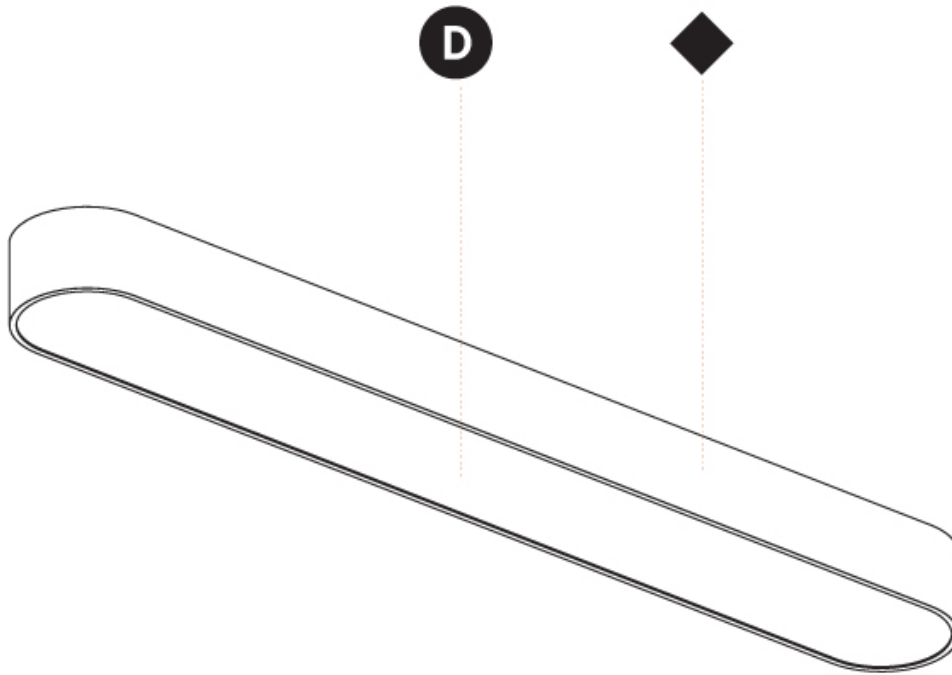

A32972-

PROJECT

TYPE

SPECIFIER

QUANTITY

DATE