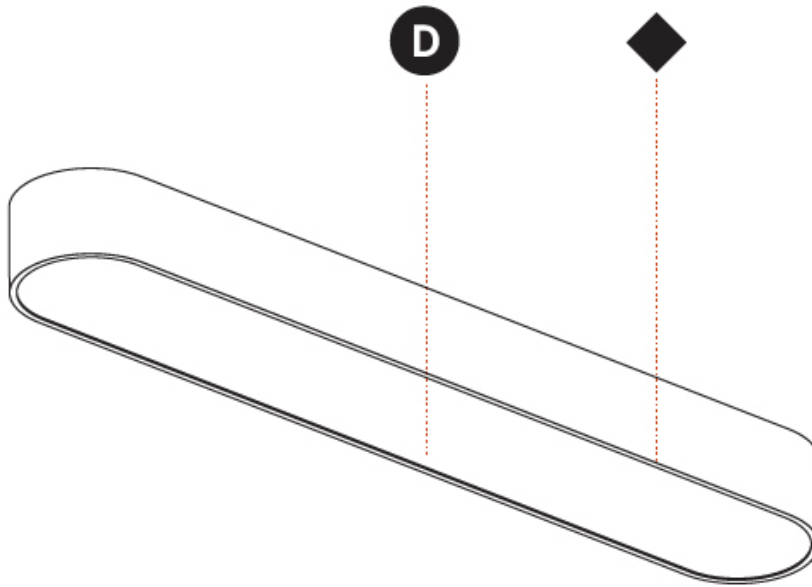

A32970-

PROJECT _____

TYPE _____

SPECIFIER _____

QUANTITY _____

DATE _____

A