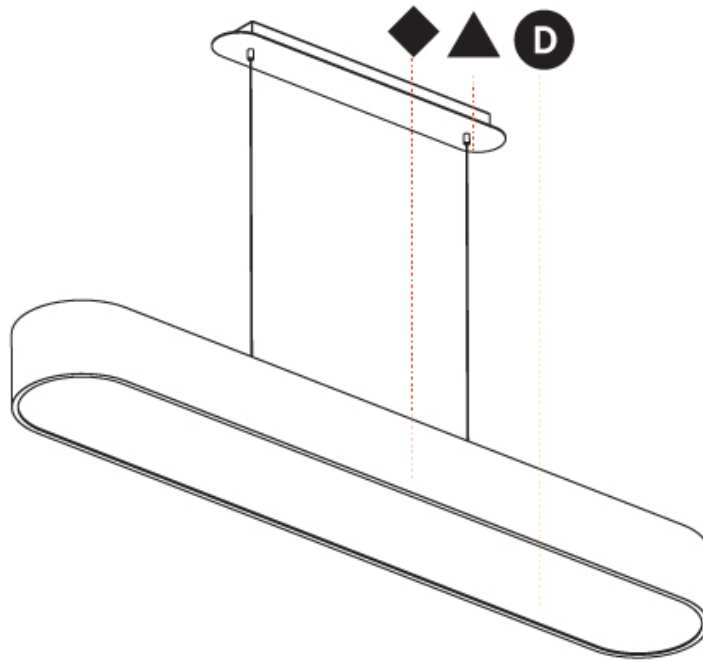

SMOOTHLINE SUSPENSION

A30273-

PROJECT _____

TYPE _____

SPECIFIER _____

QUANTITY _____

DATE _____

A