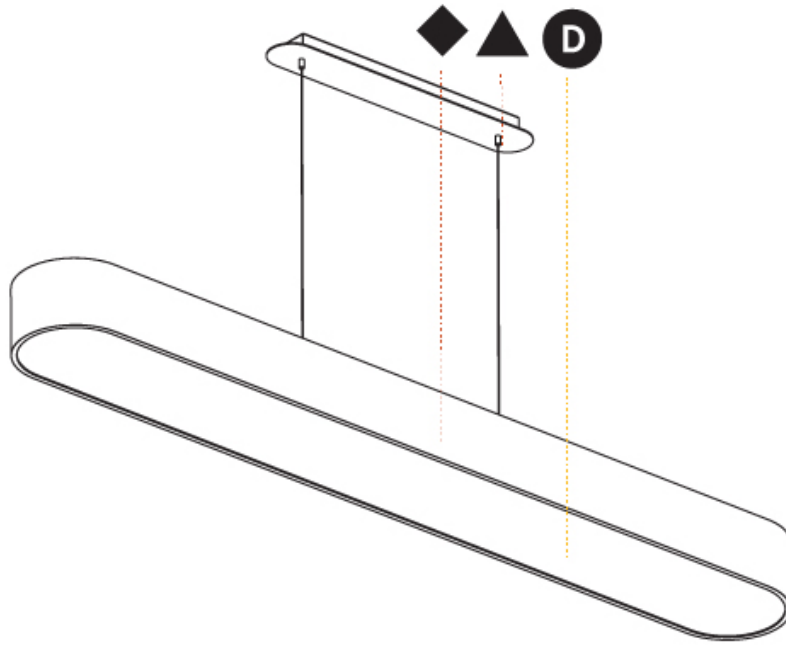

SMOOTHLINE SUSPENSION

A30275-

PROJECT	_____
TYPE	_____
SPECIFIER	_____
QUANTITY	_____
DATE	_____