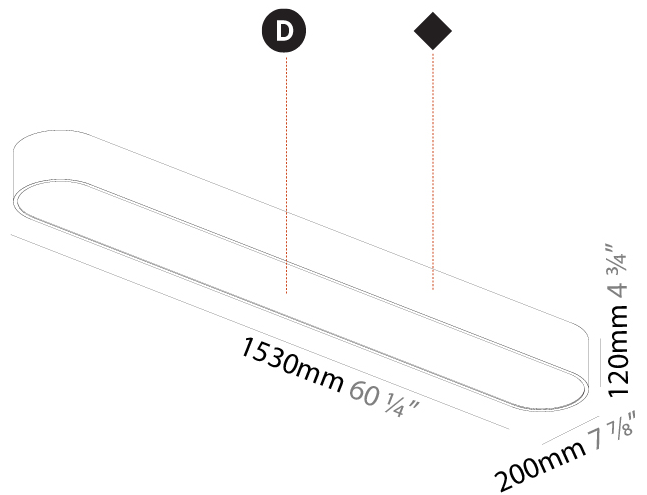

1. To build a product code in our configurator select the specify button on the base model # product page
2. To build a manual product code on this datasheet choose from the options listed below in blue font and add the suffix to the base model #

GENERAL

Series: Smoothy
Subseries: Smoothline
Brand: Prolicht
Division: Architectural
Mounting Type: Surface
Mounting Location: Ceiling
Subcategory: Ambient

PHYSICAL

Shape: Oval
Length (mm): 1530
Length (in): 60 1/4
Width (mm): 200
Width (in): 7 7/8
Height (mm): 120
Height (in): 4 3/4
Light Distribution: Direct
Diffuser: PMMA - Opal or Micro-Prism
Fixture Finish: SSR / BKV / CWI / CRY / HAB / UFT / ITA / RUA / FTG / MYG / LOD / PUS / FRO / FUP / KIA / POP / BLS / SPG / MEY / GOH / GUM / CHC / COM / ABZ / JAG / OBR / MOS / ROR
Fixture Material: Extruded Aluminum / Steel

ELECTRICAL

Lamp Type: LED (Zhaga Standard)
Input Wattage (W): 52
Total Output Wattage (W): 45
Dimming: Tri-Mode (Non-Dimming and Phase Dimming (120Vac only) and 0-10V Dimming)
Driver Included: Yes
Driver Location: Integrated
Driver Type: Constant Current - Universal
Driver Class: Class 2
Input Voltage (V): 120 - 277
Constant Current (MA): 500

LED

Color Temperature (°K): 3000 / 3500 / 4000
Max. Delivered Lumen (lm): 3650 / 3930 / 4010
CRI: >80 CRI
Lamp Life (hrs): 50000

OPTICAL

RATINGS AND CERTIFICATIONS

Certified By: Certified for North American Standards
IP rating: IP20