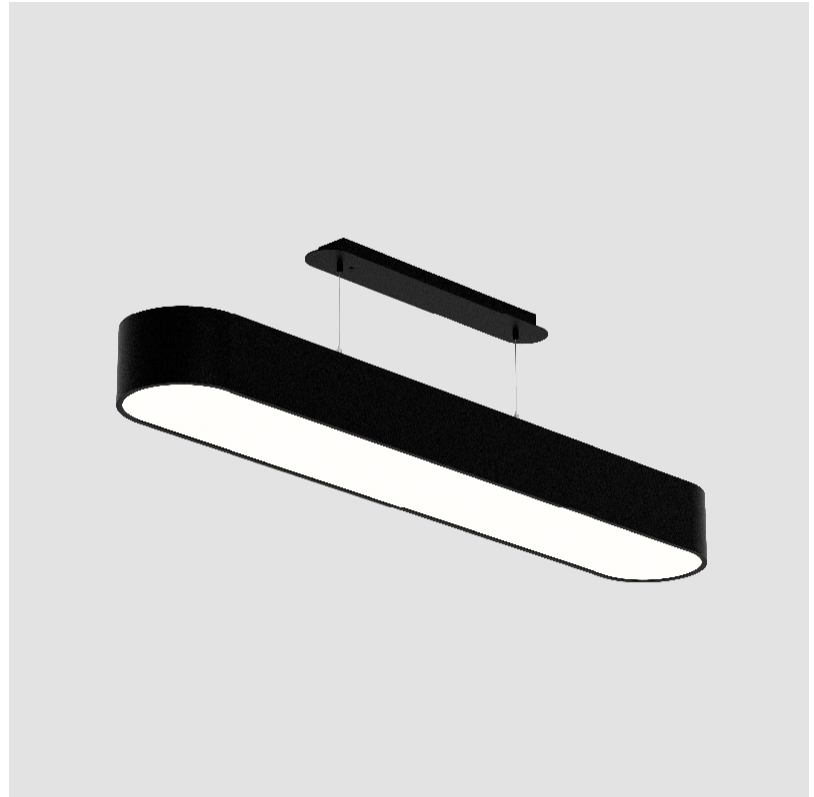

GENERAL

Series: Smoothy
Subseries: Smoothline
Brand: Prolicht
Division: Architectural
Mounting Type: Suspension
Mounting Location: Ceiling
Subcategory: Profile

PHYSICAL

Shape: Oblong
Length (mm): 1230
Length (in): 48 7/16
Width (mm): 200
Width (in): 7 7/8
Height (mm): 120
Height (in): 4 3/4
Max. Overall Height (mm): 2120
Max. Overall Height (in): 82 1/2
Light Distribution: Direct
Weight (kg): 8.855
Weight (lbs): 19.48
Diffuser: PMMA - Opal or Micro-Prism
Fixture Finish: SSR / BKV / CWI / CRY / HAB / UFT / ITA / RUA / FTG / MYG / LOD / PUS / FRO / FUP / KIA / POP / BLS / SPG / MEY / GOH / GUM / CHC / COM / ABZ / JAG / OBR / MOS / ROR
Fixture Material: Extruded Aluminum / Steel
Cable Details: 2000mm / 78 3/4"

ELECTRICAL

Lamp Type: LED (Zhaga Standard)
Input Wattage (W): 42
Total Output Wattage (W): 38
Dimming: Tri-Mode (Non-Dimming and Phase Dimming (120Vac only) and 0-10V Dimming)
Driver Included: Yes
Driver Location: Integrated
Driver Type: Constant Current - Universal
Driver Class: Class 1
Input Voltage (V): 120 - 277
Constant Current (MA): 500

LED

Number of LEDs: 12
Color Temperature (°K): 3000 / 3500 / 4000
Max. Delivered Lumen (lm): 2920 / 3146 / 3210
CRI: >80 CRI
Lamp Life (hrs): 50000

OPTICAL

RATINGS AND CERTIFICATIONS

Certified By: Certified for North American Standards
IP rating: IP20