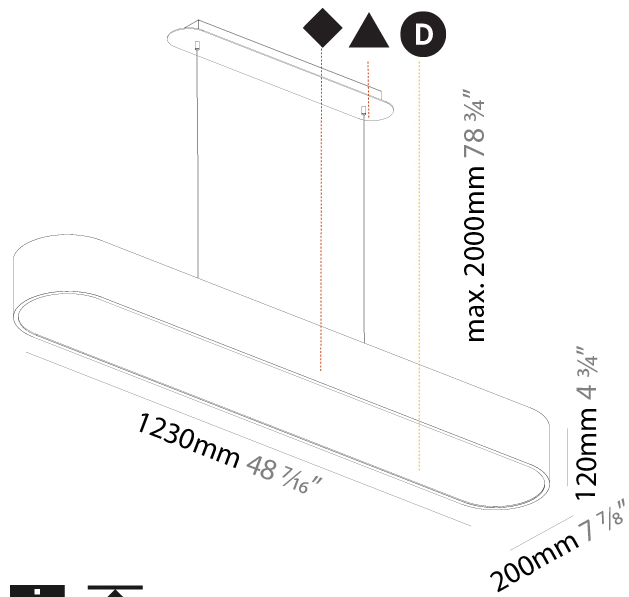

GENERAL

Series: Smoothy
Subseries: Smoothline
Brand: Prolicht
Division: Architectural
Mounting Type: Suspension
Mounting Location: Ceiling
Subcategory: Profile

PHYSICAL

Shape: Oblong
Length (mm): 1230
Length (in): 48 7/16
Width (mm): 200
Width (in): 7 7/8
Height (mm): 120
Height (in): 4 3/4
Max. Overall Height (mm): 2120
Max. Overall Height (in): 82 1/2
Light Distribution: Direct
Weight (kg): 8.855
Weight (lbs): 19.48
Diffuser: PMMA - Opal or Micro-Prism
Fixture Finish: SSR / BKV / CWI / CRY / HAB / UFT / ITA / RUA / FTG / MYG / LOD / PUS / FRO / FUP / KIA / POP / BLS / SPG / MEY / GOH / GUM / CHC / COM / ABZ / JAG / OBR / MOS / ROR
Fixture Material: Extruded Aluminum / Steel
Cable Details: 2000mm / 78 3/4"

ELECTRICAL

Lamp Type: LED (Zhaga Standard)
Input Wattage (W): 42
Total Output Wattage (W): 38
Dimming: Tri-Mode (Non-Dimming and Phase Dimming (120Vac only) and 0-10V Dimming)
Driver Included: Yes
Driver Location: Integrated
Driver Type: Constant Current - Universal
Driver Class: Class 1
Input Voltage (V): 120 - 277
Constant Current (MA): 500

LED

Number of LEDs: 12
Color Temperature (°K): 3000 / 3500 / 4000
Max. Delivered Lumen (lm): 2920 / 3146 / 3210
CRI: >80 CRI
Lamp Life (hrs): 50000

OPTICAL

RATINGS AND CERTIFICATIONS

Certified By: Certified for North American Standards
IP rating: IP20