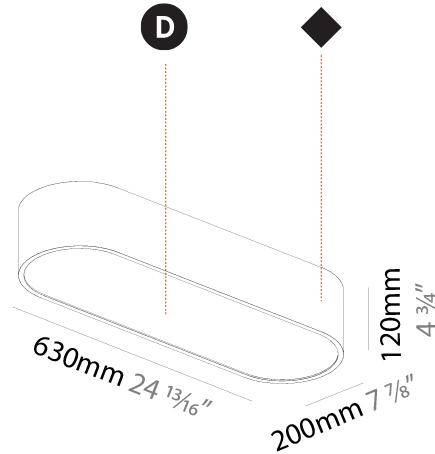

1. To build a product code in our configurator select the specify button on the base model # product page
2. To build a manual product code on this datasheet choose from the options listed below in blue font and add the suffix to the base model #

GENERAL

Series: Smoothy
Subseries: Smoothline
Brand: Prolicht
Division: Architectural
Mounting Type: Surface
Mounting Location: Ceiling
Subcategory: Ambient

PHYSICAL

Shape: Oval
Length (mm): 630
Length (in): 24 ¹³/₁₆
Width (mm): 200
Width (in): 7 ⁷/₈
Height (mm): 120
Height (in): 4 ³/₄
Light Distribution: Direct
Weight (kg): 3.403
Weight (lbs): 7.49
Diffuser: PMMA - Opal or Micro-Prism
Fixture Finish: SSR / BKV / CWI / CRY / HAB / UFT / ITA / RUA / FTG / MYG / LOD / PUS / FRO / FUP / KIA / POP / BLS / SPG / MEY / GOH / GUM / CHC / COM / ABZ / JAG / OBR / MOS / ROR
Fixture Material: Extruded Aluminum / Steel

ELECTRICAL

Lamp Type: LED (Zhaga Standard)
Input Wattage (W): 21
Total Output Wattage (W): 18
Dimming: Tri-Mode (Non-Dimming and Phase Dimming (120Vac only) and 0-10V Dimming)
Driver Included: Yes
Driver Location: Integrated
Driver Type: Constant Current - Universal
Driver Class: Class 2
Input Voltage (V): 120 - 277
Constant Current (MA): 500

LED

Color Temperature (°K): 3000 / 3500 / 4000
Max. Delivered Lumen (lm): 1460 / 1568 / 1600
CRI: >80 CRI
Lamp Life (hrs): 50000

OPTICAL

RATINGS AND CERTIFICATIONS

Certified By: Certified for North American Standards
IP rating: IP20