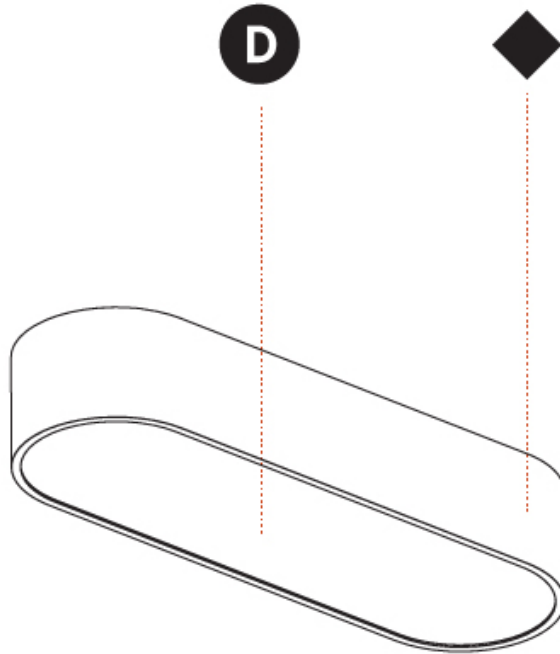

A32966-

PROJECT

TYPE

SPECIFIER

QUANTITY

DATE

A