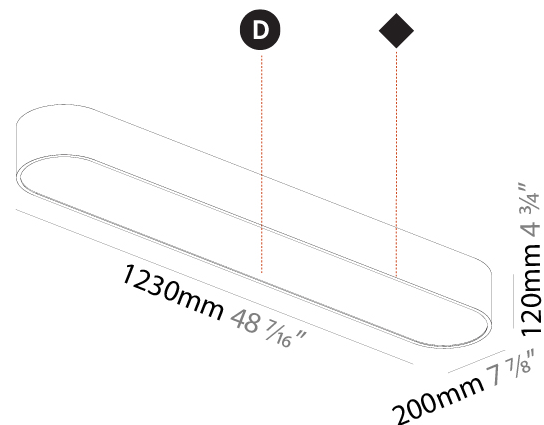

1. To build a product code in our configurator select the specify button on the base model # product page
2. To build a manual product code on this datasheet choose from the options listed below in blue font and add the suffix to the base model #

GENERAL

Series: Smoothy
Subseries: Smoothline
Brand: Prolicht
Division: Architectural
Mounting Type: Surface
Mounting Location: Ceiling
Subcategory: Ambient

PHYSICAL

Shape: Oval
Length (mm): 1230
Length (in): 48 7/16
Width (mm): 200
Width (in): 7 7/8
Height (mm): 120
Height (in): 4 3/4
Light Distribution: Direct
Diffuser: PMMA - Opal or Micro-Prism
Fixture Finish: SSR / BKV / CWI / CRY / HAB / UFT / ITA / RUA / FTG / MYG / LOD / PUS / FRO / FUP / KIA / POP / BLS / SPG / MEY / GOH / GUM / CHC / COM / ABZ / JAG / OBR / MOS / ROR
Fixture Material: Extruded Aluminum / Steel

ELECTRICAL

Lamp Type: LED (Zhaga Standard)
Input Wattage (W): 42
Total Output Wattage (W): 36
Dimming: Tri-Mode (Non-Dimming and Phase Dimming (120Vac only) and 0-10V Dimming)
Driver Included: Yes
Driver Location: Integrated
Driver Type: Constant Current - Universal
Driver Class: Class 1
Input Voltage (V): 120 - 277
Constant Current (MA): 500

LED

Color Temperature (°K): 3000 / 3500 / 4000
Max. Delivered Lumen (lm): 2920 / 3146 / 3210
CRI: >80 CRI
Lamp Life (hrs): 50000

OPTICAL

RATINGS AND CERTIFICATIONS

Certified By: Certified for North American Standards
IP rating: IP20