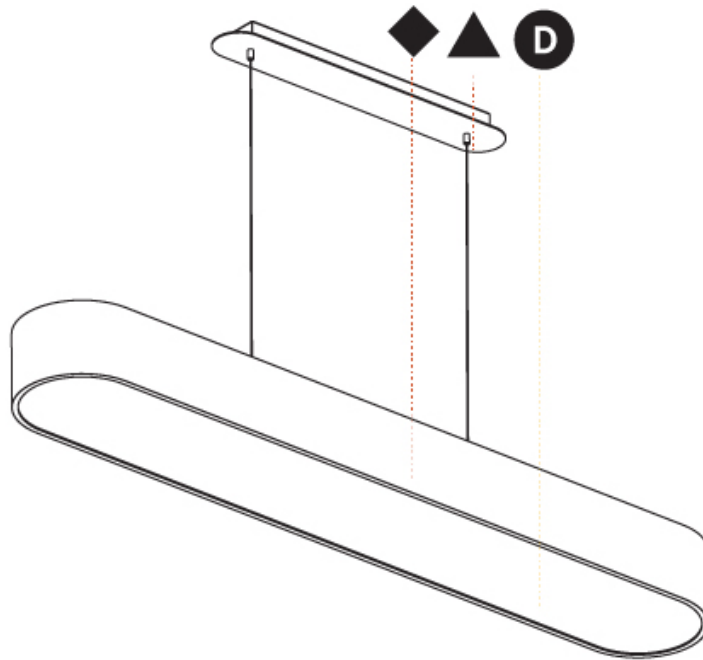

SMOOTHLINE SUSPENSION

A30271-

PROJECT

TYPE

SPECIFIER

QUANTITY

DATE

A